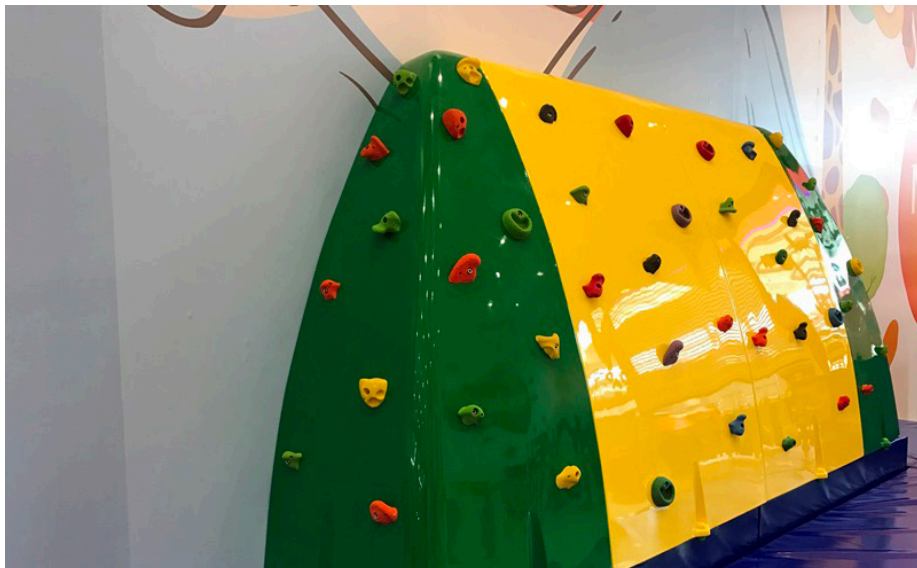

MODULAR CLIMBING WALL

Also on the wall

Molder Disnova Composites
www.molderdisnova.com